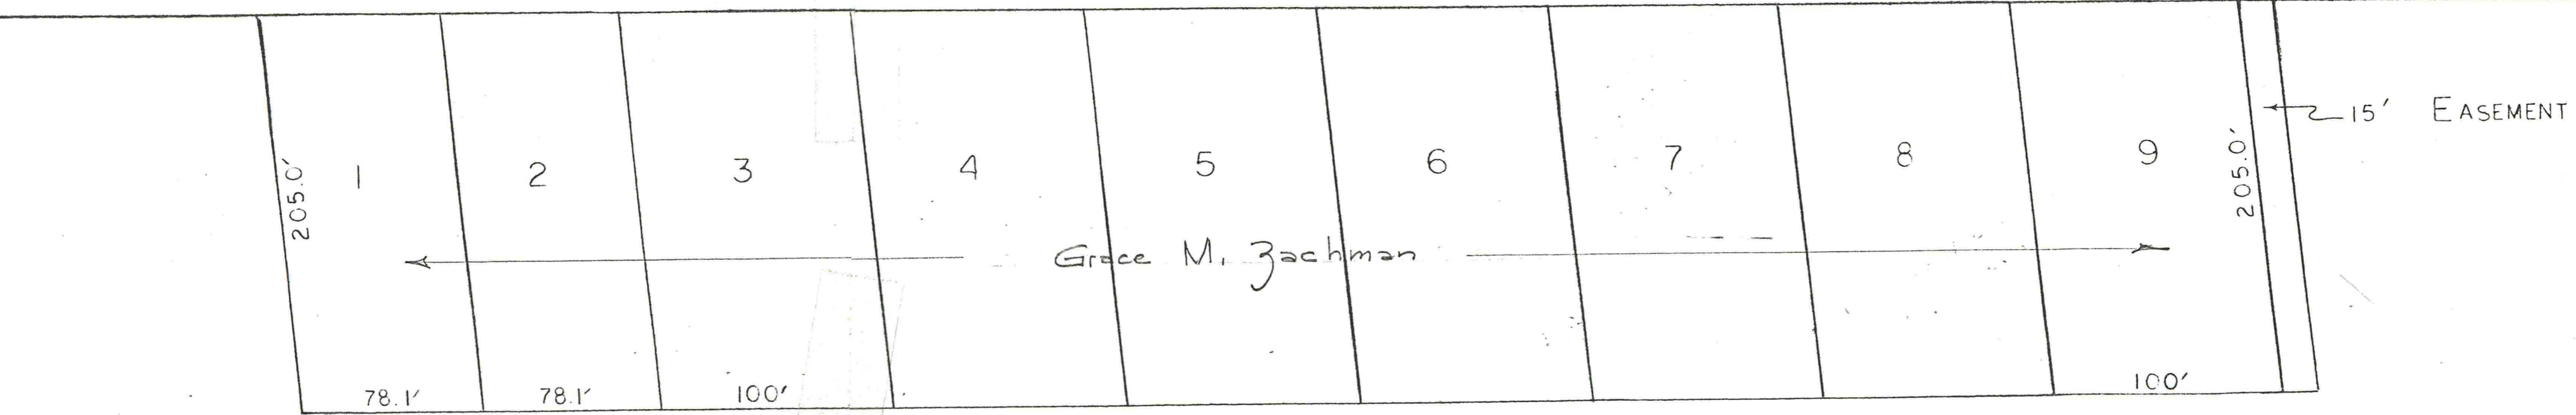

Riverdale View  
Huntington TWP  
Scale 1" = 50'  
No houses  
Sheet 15

OLD RIPLEY ROAD

15' EASEMENT